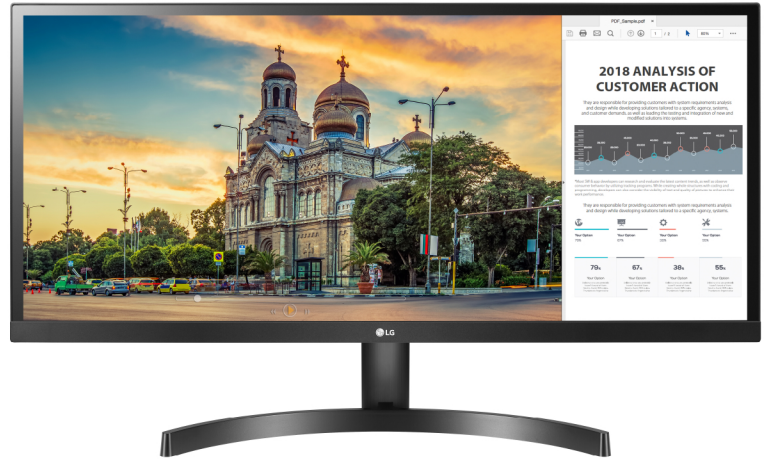

# 29WK500-W

29" 21:9 IPS WFHD IPS Monitor

29" 21:9 WFHD (2560x1080) IPS Display

sRGB 99%

AMD FreeSync™ Technology

Tilt Adjustable Stand

## PICTURE QUALITY

Screen Size	29"
Panel Type	IPS
Color Gamut (CIE1931)	sRGB 99% (Typ)
Color Depth(Number of Colors)	8bits( 6bit+FRC), 16.7M
Pixel Pitch(mm)	0.2628x0.2628
Response Time (GTG)	5ms (High)
Aspect Ratio	21:9
Resolution	2560x1080
Brightness	250(Typ), 200(min) cd/m2
Contrast Ratio	1000:1 (Typ)
Viewing Angle	178/178 (CR≥10)
DFC	Mega