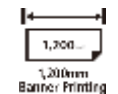

Borderless Photo Printing

Replaceable Ink Maintenance Cartridge

2 line LCD

Mobile Device Printing

Integrated Ink Tanks

210mm Banner Printing

PRODUCT RANGE

PIXMA G2420

PIXMA G2460

PIXMA G3460

PIXMA G4510

Live for the story_

¹ Page yield of ink bottle used for initial setup is lower than a replacement as a certain amount of ink is used to fill the print head during setup. Page yield is the estimated value based on Canon's individual test method using the ISO/IEC 24712 colour chart and continuous printing simulation with the replacement ink bottles after initial setup. Black and colour page yields are not to be combined. Page yield varies significantly depending on contents printed and other factors.