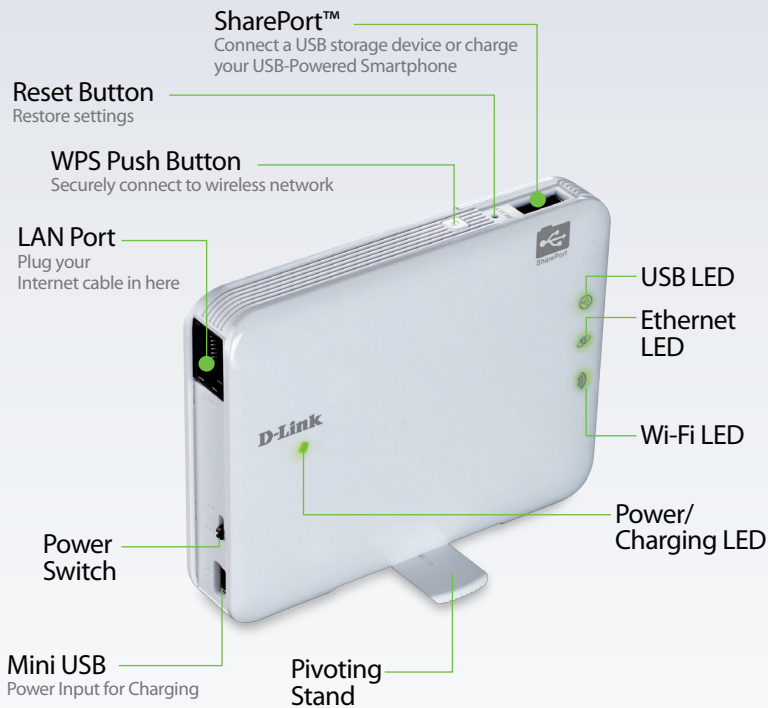

DIR-506L SharePort™ Go Mobile Companion

SharePort™ Mobile App

Supported File Types	
Movie File Types	.mp4 and .mov
Music File Types	.mp3 and .wav
Photo File Types	.jpg, .bmp, .gif and .png
Other File Types	.doc, .docx, .pps, .ppt, .pptx, .xls, .xlsx, .pdf

Technical Specifications

Standards

- IEEE 802.11n
- IEEE 802.11g
- IEEE 802.3
- IEEE 802.3u
- IEEE 802.3ab

Physical Interface

- 1 10/100 Fast Ethernet Port
- 1 push-button (for Wi-Fi Protected Setup™)

Antenna Type

- Two Internal PIFA Antennas

Power Input

- Compatible with USB Power Adapter, 5V/1A minimum (Adapter Not Included)

Security

- WPA™ & WPA2™ (Wi-Fi Protected Access)
- Wi-Fi Protected Setup (WPS) - PIN/PBC

Device Management

- Internet Explorer® v7 or Later
- Mozilla® Firefox®
- Google Chrome
- Safari 4 or Later

USB SharePort™

- Maximum 500GB USB storage size
- USB Drive format: FAT32 and NTFS

Operation Modes

- Router Mode
- AP Mode
- Repeater Mode
- Wi-Fi Hotspot Mode

Diagnostic LEDs

- Power/Charging
- USB
- Ethernet
- Wireless

Operating Temperature

- 32° to 104°F (0° to 40°C)

Operating Humidity

- 10% to 90% non-condensing

Certifications

- Wi-Fi®
- FCC
- IC

Dimensions

- 4.05" x 0.88" x 3.14" (102.9 x 22.3 x 79.8 mm)

Weight

- 0.28 lb (125 grams)

Warranty

- 1-Year Limited Warranty⁴

¹ Actual data throughput will vary. Network conditions and environmental factors, including volume of network traffic and network overhead, lower actual data throughput rate.

² The attached devices must have CAT5 or above Ethernet cable.

³ 24/7 Basic Installation Support is available only in the USA for the first 30 days from date of original purchase.

⁴ 1-Year Limited Warranty available only in the USA and Canada.

⁵ Computer must adhere to Microsoft's recommended System Requirements.

⁶ D-Link cannot guarantee full compatibility or proper playback with all codecs.

⁷ Minimum Requirement is for upgrading firmware.

References to speed and range are for comparison purposes only. Certain conditions and factors, including USB storage capacity and speed, video quality, and file source may affect performance. Product specifications, size and shape are subject to change without notice, and actual product appearance may differ from that depicted herein.

For more information

U.S.A. | 17595 Mt. Herrmann Street | Fountain Valley, CA 92708 | 800.326.1688 | dlink.com **Canada** | 2525 Meadowvale Blvd | Mississauga, ON L5N 5S2 | 800.361.5265 | dlink.ca

©2012 D-Link Corporation/D-Link Systems, Inc. All rights reserved. D-Link, the D-Link logo, D-Link Green, the D-Link Green logo, ShareCenter, and the D-Link RoHS logo are trademarks or registered trademarks of D-Link Corporation or its subsidiaries in the United States and/or other countries. Other trademarks or registered trademarks are the property of their respective owners.

Updated 9/7/12

D-Link®
Building Networks for People