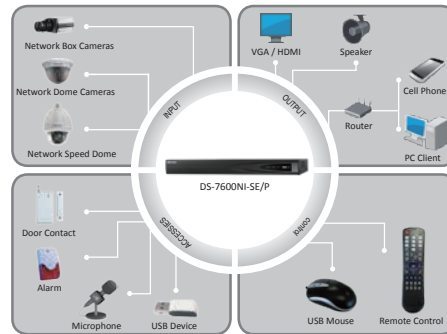

DS-7604/08/16NI-SE/P Embedded Plug&Play NVR

Key features

- Third-party network cameras supported
- Up to 5 Megapixels resolution recording
- HDMI and VGA output at up to 1920×1080P resolution
- HDD quota and group management
- 4/8 independent PoE network interfaces are provide

Rear Panel of DS-7600NI-SE/P

1. LAN Network Interface
2. RS-485 Interface
3. 100~240VAC Power Input
4. Power Switch
5. USB Interface
6. GND
7. HDMI Interface
8. VGA Output
9. Audio In
10. Audio Out
11. Network Interfaces with PoE function