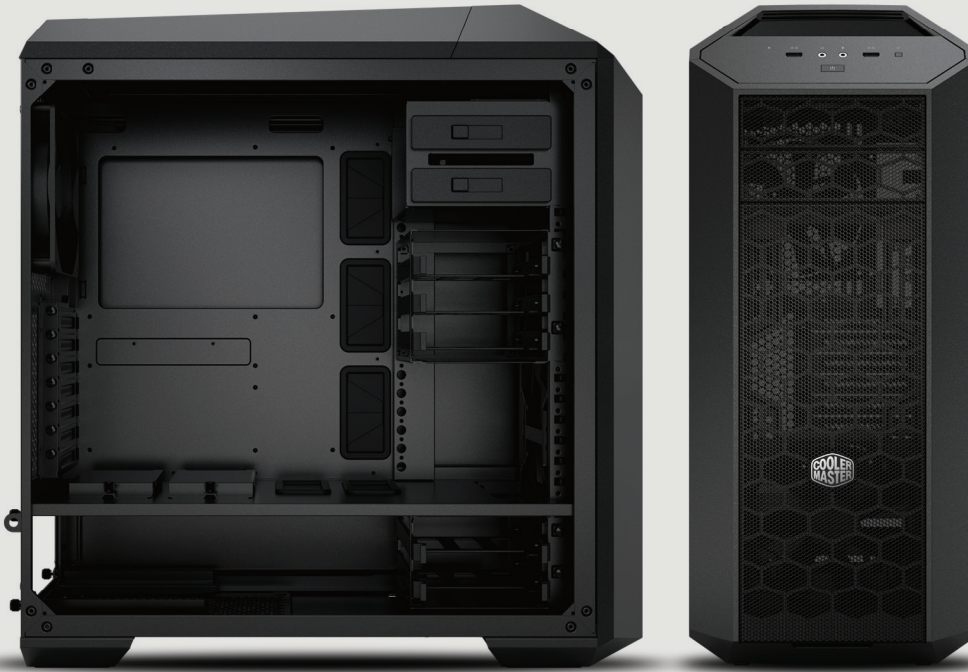

## MasterCase Pro 5 (MCY-005P-KWN00)

The world's first mid-sized modular tower with exterior expandability.

The **MasterCase** represents the crest of a new wave of case technology, pioneering our unique **FreeForm™** Modular System, which allows you to expand your case by replacing exterior elements, including top panels and the case door, as well as offering unparalleled flexibility to reconfigure the case interior.

### Product Features

**FreeForm™** - Unparalleled flexibility to upgrade your case via the addition of top panels or doors, adjusting aesthetics, thermal performance and layout flexibility.

- Unique clip-and-click components panel to integrate accessories like fans, drive cages, and water cooling reservoirs
- Supports up to 6 x 140mm fans - including 3 in the front and 2 at the top
- Option to install up to 280 mm radiator in front due to unique ability to horizontally shift bottom-mounted HDD cage bracket
- Built for performance - supports up to three dual-slot extra-long graphics cards
- Dual chamber design - partition panel isolates power supply and cables for clean management
- Four slip-and-clip solid state drive pockets - two hidden behind motherboard tray and two above partition panel
- Top cover panel with water cooling bracket for 240mm radiator support and exterior augmentation