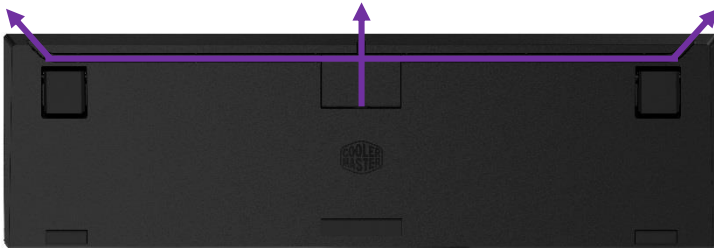

### Specifications & Packing Information

Product Name	MasterKeys MK750
Product Number	MK-750-GKC*1-**
Switch Type	CHERRY MX
Material	Plastic / Aluminum / PU Leather
Color	Gunmetal Black
LED Color	RGB, 16.7 million colors
Polling Rate	1000 Hz
Response Rate	1ms / 1000Hz
MCU	32bit ARM Cortex M3
On board Memory	512KB
On-the-fly system	Multi-media, Macro Recording and Lighting
Multi-media Keys	Yes, 4 dedicated
Smart cable manager	Yes, 180 degree, 3 ways.
Wrist rest	Removable magnetic with soft PU Leather
Cable	Detachable braided USB Type-C
Software Support	Yes, Portal
Connector Cable	USB 2.0
Cable Length	1.8m
Dimensions	437.75 * 132.25 * 42mm
Product Weight (without cable)	1003g
Warranty	2 years

## Feature Highlight

**RGB Lightbar** illumination on the front and sides to show-off neat illumination effects to match your style!

**Removable wrist rest**, simply snap it on with magnets and give your wrists a break! The wristrest is covered with soft PU leather and memory foam to provide optimal comfort.

**Four Dedicated Multi-Media Keys** for quick access to control your sound including illumination to show ON/OFF feature.

- Mute/Unmute
- Play/Pause
- Forward
- Backward

**Easy Cable Management** because of the removable USB Type-C Cable and 3-Way cable Grooves at the underside of the keyboard.