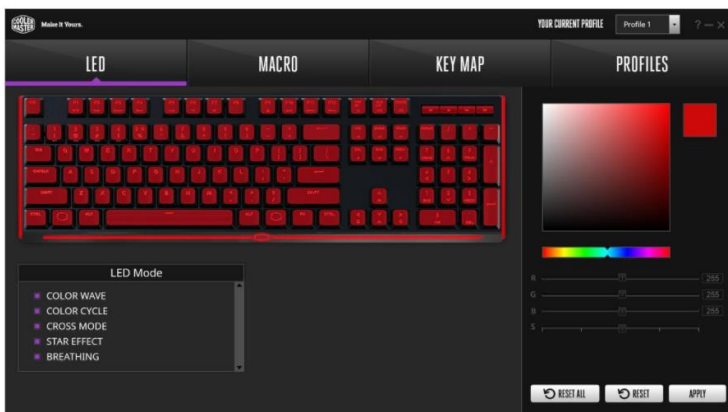

Redesigned and redefined software application with more advanced features and even more user friendly interface