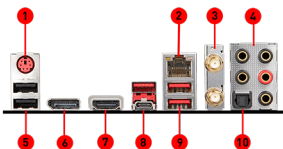

SPECIFICATIONS

Model Name	MPG Z390 GAMING EDGE AC
CPU Support	Supports 9 th / 8 th Gen Intel® Core™ / Pentium® Gold / Celeron® processors
CPU Socket	LGA 1151
Chipset	Intel® Z390 Chipset
Graphics Interface	3 x PCI-E 3.0 x16 slots Supports 2-way SLI / 3-way CrossFire
Display Interface	DisplayPort, HDMI – Requires Processor Graphics
Memory Support	4 DIMMs, Dual Channel DDR4-4400(OC)
Expansion Slots	3 x PCI-E x1 slots
Storage	2 x M.2 slots, support Intel® Optane™ Technology 6 x SATA 6Gb/s
USB Ports	3 x USB 3.1 (Gen2, A+C) + 6 x USB 3.1 (Gen1) + 6 x USB 2.0
LAN	Intel® I219-V Gigabit LAN
Wireless / BT	Intel® Wireless-AC 9462, Bluetooth 5.0
Audio	8-Channel (7.1) HD Audio with Audio Boost 4
Form Factor	ATX

CONNECTIONS

1. PS/2 Combo Port
2. LAN
3. Wireless / Bluetooth
4. HD Audio Connectors
5. USB 2.0
6. DisplayPort
7. HDMI
8. USB 3.1 Gen2 Type-A + C
9. USB 3.1 Gen1
10. Optical S/PDIF out

FEATURES

Extended Heatsink Design

MSI extended PWM and enhanced circuit design ensures even high-end processors to run in full speed.

Core Boost

With premium layout and fully digital power design to support more cores and provide better performance.

Audio Boost 4

Isolated audio with a high quality audio processor for the most immersive gaming experience.

Intel Turbo USB 3.1 Gen2

Powered by Intel, ensure an uninterrupted connection with more stability and fastest USB speeds.