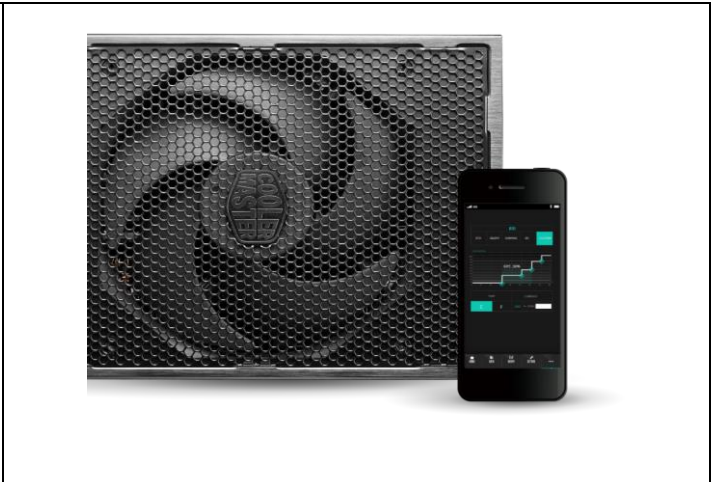

## MasterWatt Maker 1500

Digital Power with Pinpoint Control via Smartphone App

Cooler Master's first all aluminum case with Titanium 94% efficiency digital power supply unit offers unbeatable performance in tandem with unparalleled oversight and control via our exclusive Cooler Master Connect app. The power is in your hand.

### Specifications

Model	MPZ-F001-AFBAT
Type	ATX 12V, fully modular
PFC	Active PFC (over 0.95 typical)
Input Voltage	100-240Vac
Input Current	15-7.5A
Input Frequency	47-63 Hz
Dimensions	200mm(L)x150mm(W)x86mm(H)
Fan type	135mm Silencio FP fan
PowerGood Signal	100-500ms
Hold Up Time	16ms
Average Efficiency	90-94%
MTBF	100,000 hours
Protections	OPP,OVP,OCP,SCP,OTP,BOP
Safety Standards	TUV,CE,FCC,BSMI,EAC,RCM,KC
Connectors	MB 20+4 Pin x 1
	CPU 12V 4+4Pin x 2
	PCI-e 6+2 Pin x 12
	SATA x 20
	4Pin Peripheral x 12
	4Pin Floppy x 1

Make It Yours.

CM's exclusive new 2<sup>nd</sup>-generation 3D circuit design unlocks premium 94% Titanium efficiency

Cooler Master Connect supports Windows, Android and iOS

Fully modular CM plugs

Real-time readouts and adjustments