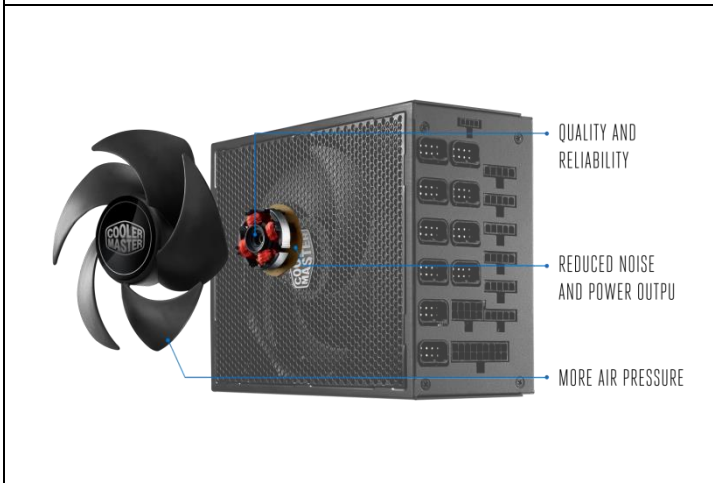

## MasterWatt Maker 1500

Digital Power with Pinpoint Control via Smartphone App

Cooler Master's first all aluminum case with Titanium 94% efficiency digital power supply unit offers unbeatable performance in tandem with unparalleled oversight and control via our exclusive Cooler Master Connect app. The power is in your hand.

### Product Features

- Safe and efficient digital power with Titanium 94% efficiency
- Increased airflow and reduced components with next-gen 3D circuit design
- Real-time readouts and control for multiple parameters via mobile and desktop app
- Multi- and single rail modes
- Fanless mode up to moderate loads
- Ultra-quiet silent profile with Silencio FP 135mm PWM fan
- Analyze failures and rescue data with hard drive logging system
- Fully modular, flat cables for clean cable management

Make It Yours.

CM's exclusive new 2<sup>nd</sup>-generation 3D circuit design unlocks premium 94% Titanium efficiency

Cooler Master Connect supports Windows, Android and iOS

Fully modular CM plugs

Real-time readouts and adjustments