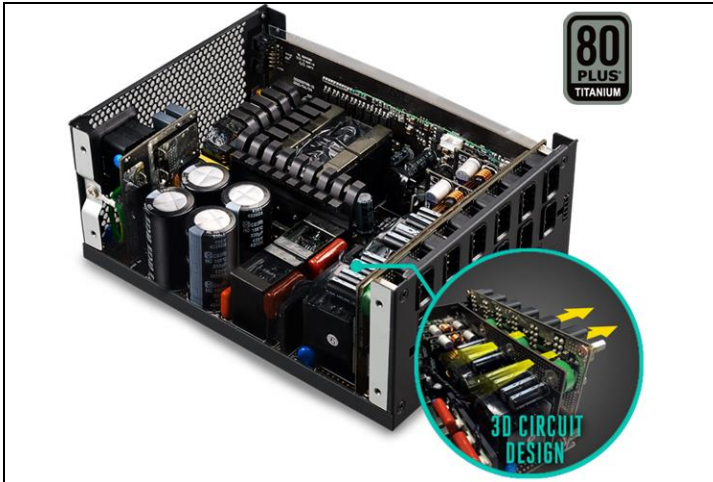

Make It Yours.

CM's exclusive new 2nd-generation 3D circuit design unlocks premium 94% Titanium efficiency