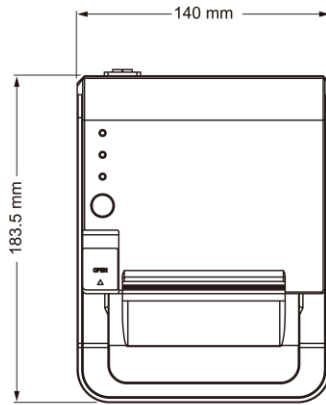

Glossy Thermal Receipt Printer PRP-250C

- Dimensions**

BOTTOM

TOP

SIDE

REAR

- Specifications**

Model		PRP-250C
General		
Print Method	Thermal line printing	
Print Speed	250mm/sec	
Print Life	100 Km	
Print Font (ASCII Mode)	ANK Font. Font A: 12 x 24 dots, Font B: 9 x 17 dots	
Print Font (Graphic Font)	Chinese Character: 24 x 24 dots	
Print Resolution	576 dots/line or 512 dots/line	
Print Font Character Support *	International Font, Big 5 Chinese, GB Chinese	
Character Per Line	48 (Font A)/42 (Font B)	
Effective Print Width	72mm	
Paper Width	79.5mm± 0.5mm	
Paper Roll Diameter	≤83mm	
Paper Thickness	0.06~0.08mm	
Driver	Win 9X/Win ME/Win 2000/Win 2003/Win NT/Win XP/Win Vista/Win 7/Win 8/Win 10	
Print Command	ESC/POS print commands set compatible	
Auto Cutter	Partial	
Paper End Detection	Yes	
Over-Heat Halt-on Protection	Yes	
Buffer		
Receipt Buffer	40K bytes	
User-Defined Buffer	64K bytes (included in the RAM)	
NV Flash Buffer	20K bytes	
Interface		
Serial		
Ethernet	Multi I/O Interface: Serial +Ethernet +USB (UTP)	
USB		
Cash Drawer	+24VDC/1A, 6-Wire RJ-11 Socket	
Others		
Power Input	+24VDC/2.5A (with External Adapter 100~240VAC, 50/60Hz)	
Color	Black	
Compliance	FCC, CE, WEEE, RoHS	
Weight	1200g	
Dimension (L x W x H: mm)	183.5 x 140 x 126	
Operating Temperature	0°C ~ 45°C	
Operating Humidity	10% ~ 80% RH, non-condensing	
Storage Temperature	-10°C ~ 60°C	
Storage Humidity	10%~ 90% RH, non-condensing	