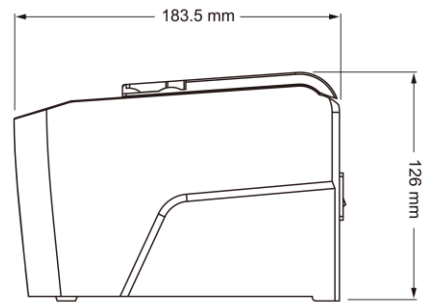

Glossy Thermal Receipt Printer PRP-250C

- Dimensions**

BOTTOM

TOP

SIDE

REAR

- Specifications**

Model		PRP-250C
General		
Print Method	Thermal line printing	
Print Speed	250mm/sec	
Print Life	100 Km	
Print Font (ASCII Mode)	ANK Font. Font A: 12 x 24 dots, Font B: 9 x 17 dots	
Print Font (Graphic Font)	Chinese Character: 24 x 24 dots	
Print Resolution	576 dots/line or 512 dots/line	
Print Font Character Support *	International Font, Big 5 Chinese, GB Chinese	
Character Per Line	48 (Font A)/42 (Font B)	
Effective Print Width	72mm	
Paper Width	79.5mm± 0.5mm	
Paper Roll Diameter	≤83mm	
Paper Thickness	0.06~0.08mm	
Driver	Win 9X/Win ME/Win 2000/Win 2003/Win NT/Win XP/Win Vista/Win 7/Win 8/Win 10	
Print Command	ESC/POS print commands set compatible	
Auto Cutter	Partial	
Paper End Detection	Yes	
Over-Heat Halt-on Protection	Yes	
Buffer		
Receipt Buffer	40K bytes	
User-Defined Buffer	64K bytes (included in the RAM)	
NV Flash Buffer	20K bytes	
Interface		
Serial		
Ethernet	Multi I/O Interface: Serial +Ethernet +USB (UTP)	
USB		
Cash Drawer	+24VDC/1A, 6-Wire RJ-11 Socket	
Others		
Power Input	+24VDC/2.5A (with External Adapter 100~240VAC, 50/60Hz)	
Color	Black	
Compliance	FCC, CE, WEEE, RoHS	
Weight	1200g	
Dimension (L x W x H: mm)	183.5 x 140 x 126	
Operating Temperature	0°C ~ 45°C	
Operating Humidity	10% ~ 80% RH, non-condensing	
Storage Temperature	-10°C ~ 60°C	
Storage Humidity	10%~ 90% RH, non-condensing	