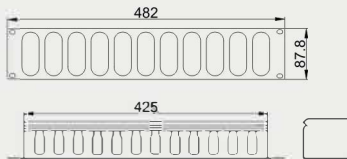

### Dimension

1U Metal cable management with cap

2U Metal cable management with cap

1U、2U plastic cable management with cover

### Specification:

Model No.	Specification	Height(U)
981500118	1U plastic cable management with cover	1U
981500120	2U plastic cable management with cover	2U