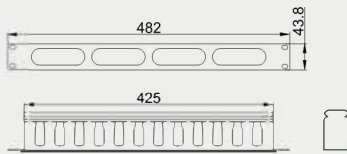

### Dimension

1U Metal cable management with cap

2U Metal cable management with cap

1U、2U plastic cable management with cover

### Specification:

Model No.	Specification	Height(U)
SA.1701.00 ■ ■	1U cable management with cap	1U
SA.1702.00 ■ ■	2U cable management with cap	2U

### Specification:

Model No.	Specification	Height(U)
981500118	1U plastic cable management with cover	1U
981500120	2U plastic cable management with cover	2U