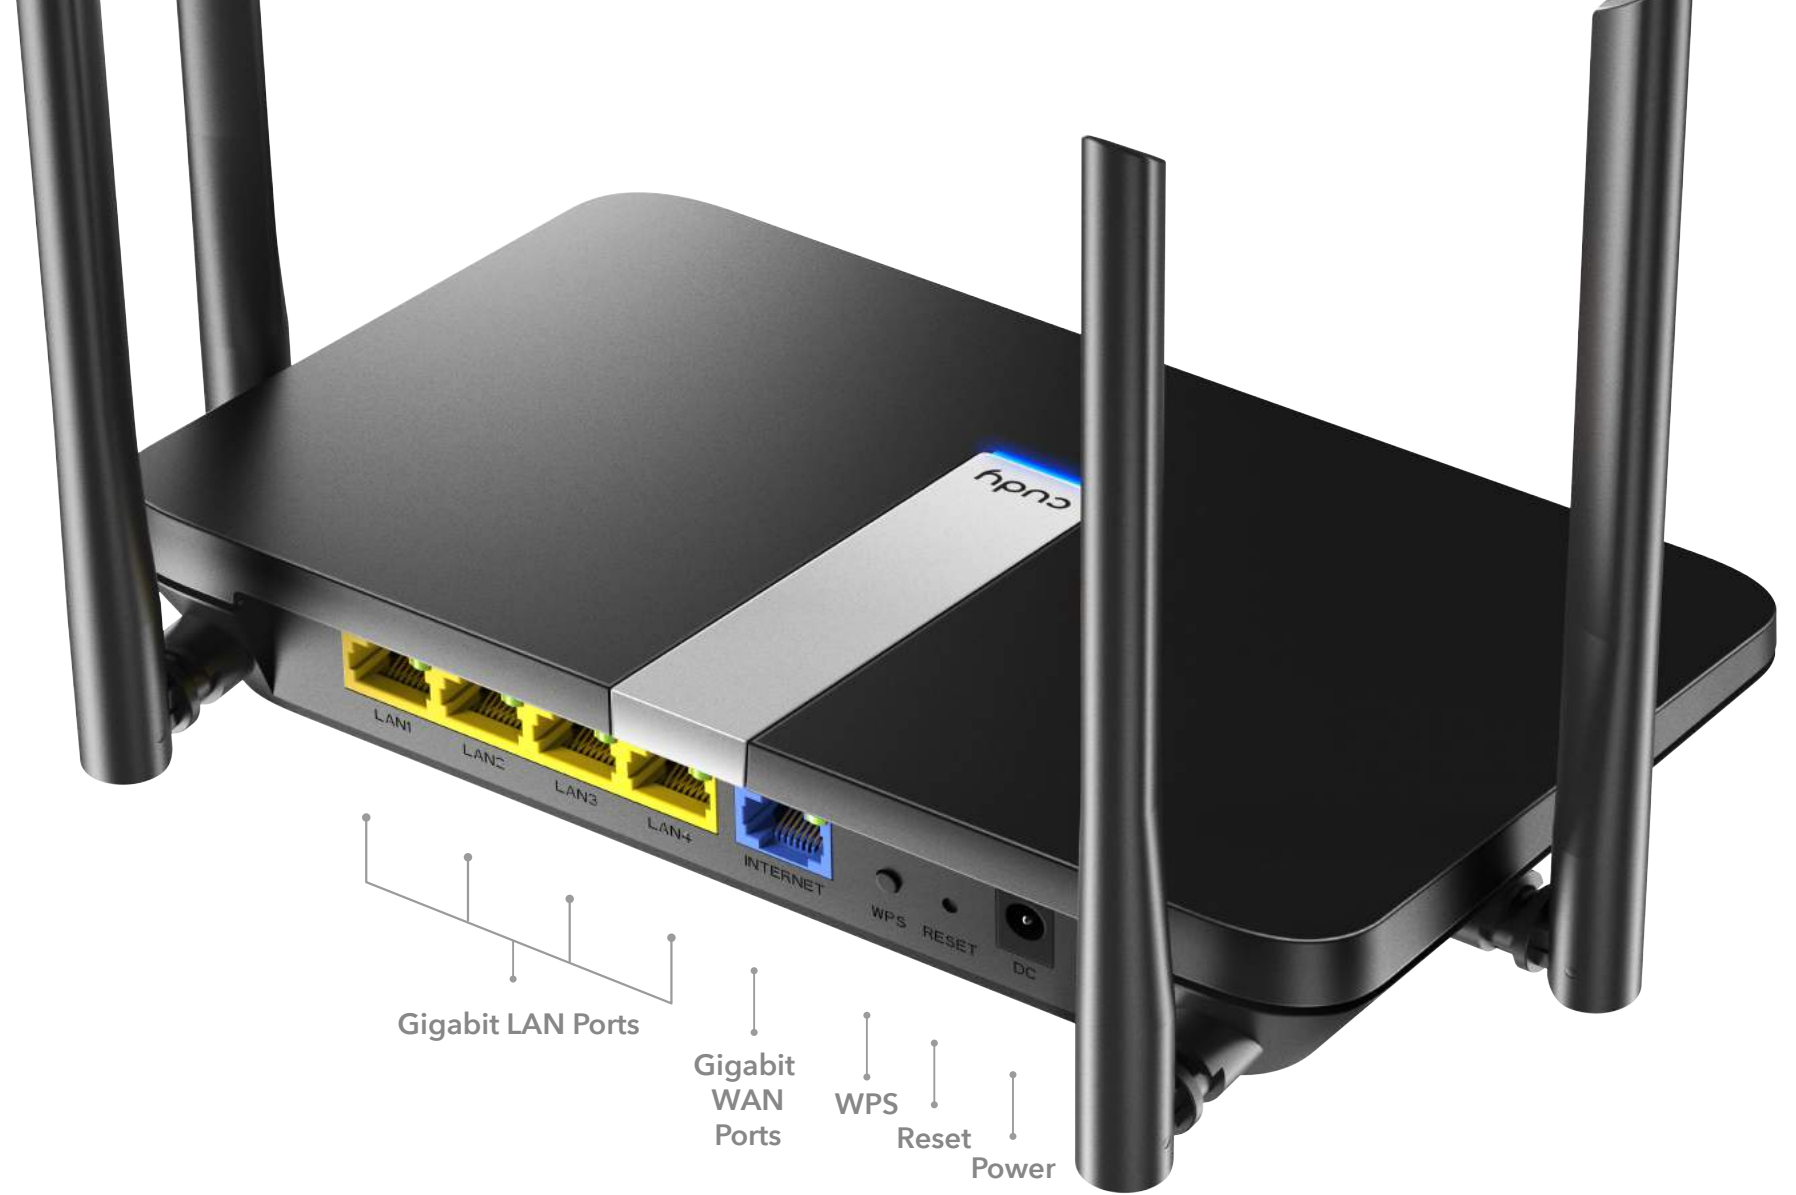

Model: X6

AX1800

4-Stream Dual Band Wi-Fi 6 Router

-  Up to 1.8Gbps Wi-Fi 6 Speed
-  Powerful Dual-Core Processor
-  VPN Server and VPN Client Support
-  Latest and cutting-edge WPA3 Security

Features

Extensive Coverage: Beamforming, and four antennas combine to deliver focused reception to devices far away.

Hardware

Powerful Dual-Core Processor

Powerful Dual-Core CPU ensures smooth 4K UHD streaming to Smart TVs, mobile devices and gaming consoles without buffering.

16MB Flash + 256MB DDR

16MB Flash + 256MB DDR

16MB flash design makes the router stable and reliable, ensuring the continuous operation of the system, and provides more space for the file system.

Built-in 256MB DDR makes the product run faster and provides more possibilities for function expansion.

4 x 5dBi High Gain Antennas

High gain antennas boost sensitivity of the router, create connections over greater distances, providing powerful penetration through walls.

5 x Gigabit Ports

Featured with 5 10/100/1000Mbps ports, greatly expands your network capacity, enabling instant large files transferring.